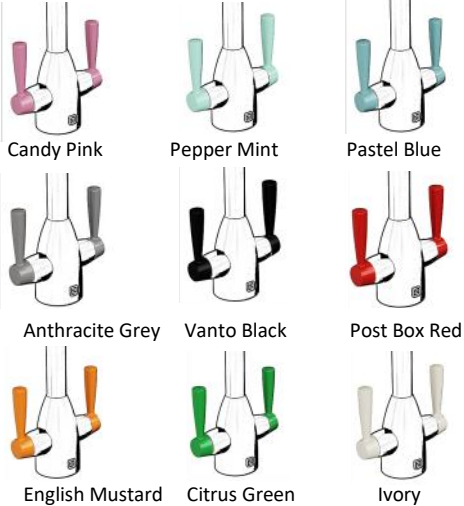

TFVIBTAP1COP-MUSTARD
Copper & English Mustard

TFK2H2O Filter Kit RRP £99 Page 14

TFVIBTAP1COP—GREY
Copper & Anthracite Grey

TFVIBTAP1COP-NICKEL
Copper & Nickel

TFVIBTAP1COP-PINK
Copper & Candy Pink

TFVIBTAP1BK

RRP £159

Vanto Black Finish

Additional handle rods

RRP £29

TFVIBTAP30
Vanto Black & Full Copper

TFVIBTAP1BK-MINT
Vanto Black & Pepper Mint

TFVIBTAP1BK-COPPER
Vanto Black & Copper

TFVIBTAP1BK-RED
Vanto Black & Post Box Red