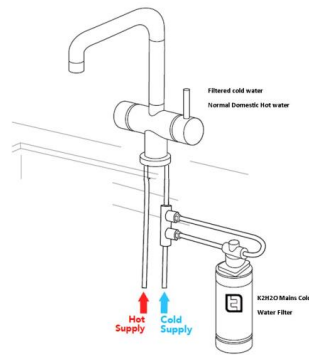

TFVIBTAP1CP-GREEN
Chrome & Citrus Green

TFVIBTAP1CP-MINT
Chrome & Pepper Mint

TFVIBTAP1CP-RED
Chrome & Post Box Red

TFVIBTAP1CP-NICKEL
Chrome & Nickel

TFVIBTAP1CP-MUSTARD
Chrome & English Mustard

TFK2H2O Filter Kit RRP £99