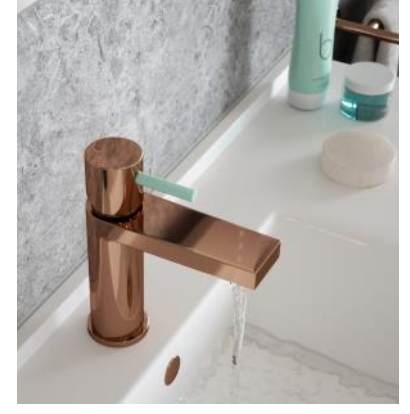

TFVIBBM COP-MINT Copper & Pepper Mint