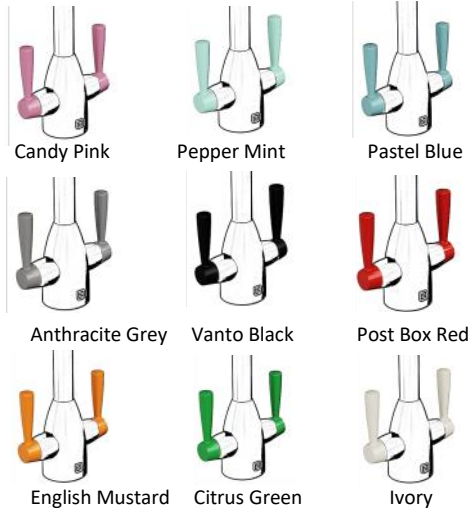

Additional handle sets

RRP £39