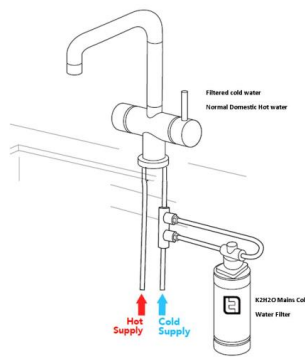

TFK2H2O Filter Kit RRP £99