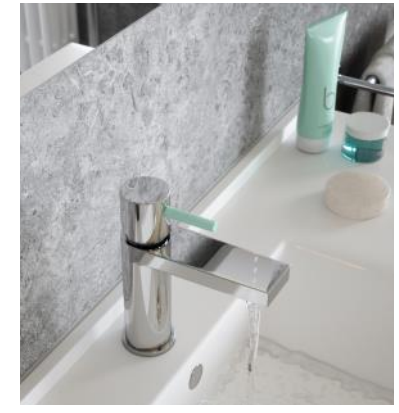

TFVIBBMCP-MINT Chrome & Pepper Mint