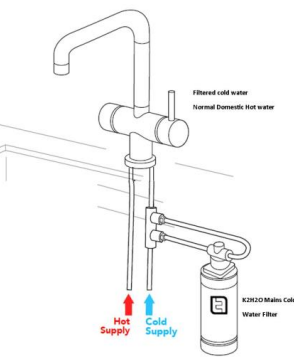

RRP £159

Brushed Copper Finish

Additional
handle sets

RRP £39

TFK2H2O Filter Kit RRP £99