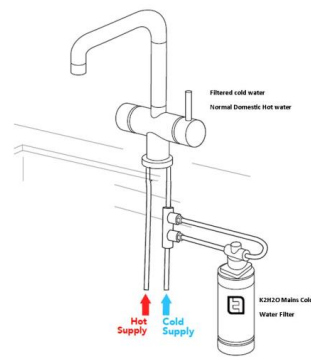

TFVIBTAP1BG-MUSTARD
Brushed Gold & English Mustard

TFK2H2O Filter Kit RRP **£99** **Page 17**

TFVIBTAP1BG—GREY
Brushed Gold & Anthracite Grey

TFVIBTAP1BG-COPPER
Brushed Gold & Copper

TFVIBTAP1BG-PINK
Brushed Gold & Candy Pink