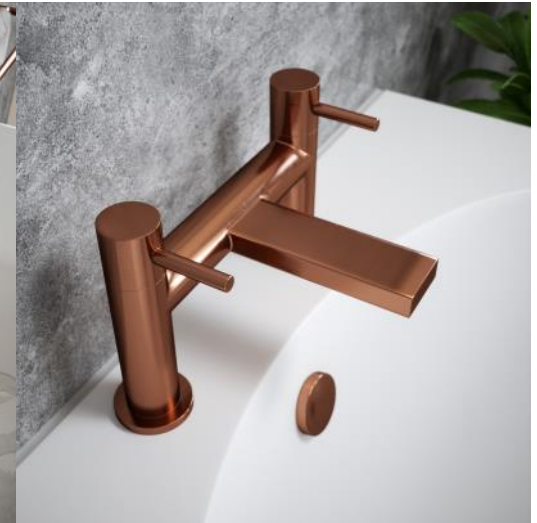

TFVIBBMCOP RRP **£198**

Vibrance Basin Mixer & Waste

Brushed Copper Finish

TFVIBBFCOP RRP **£279**

Vibrance Bath Filler

Brushed Copper Finish

BESPOKE PLATING SERVICE

We offer a bespoke plating service to re-colour your bathroom items such as handles, flush plates, seat hinges and door knobs. POA See Page 2 For details