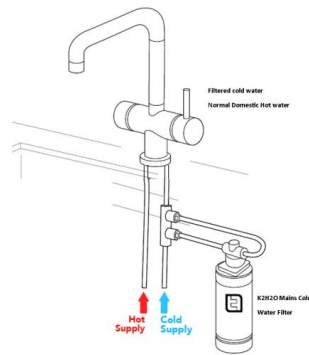

TFK2H2O Filter Kit RRP £99