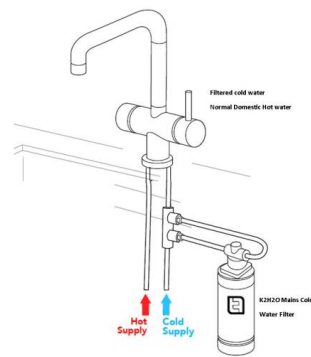

TFVIBTAP1COP-MUSTARD
Copper & English Mustard

TFK2H2O Filter Kit RRP £99 Page 14

TFVIBTAP1COP—GREY
Copper & Anthracite Grey

TFVIBTAP1COP-NICKEL
Copper & Nickel

TFVIBTAP1COP-PINK
Copper & Candy Pink

TFVIBTAP1BK