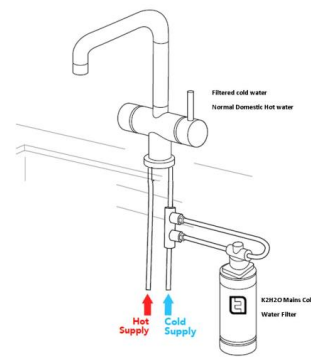

TFVIBTAP1BK-BLUE
Vanto Black & Pastel Blue

TFVIBTAP1BK-CHROME
Vanto Black & Chrome

TFVIBTAP1BK-GREEN
Vanto Black & Citrus Green

TFVIBTAP1BK-MUSTARD
Vanto Black & English Mustard

TFVIBTAP1BK—GREY
Vanto Black & Anthracite Grey