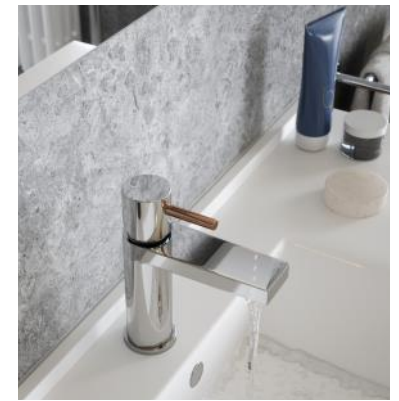

TFVIBBMCP-COPPER Chrome & Copper