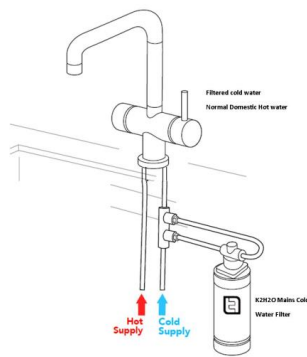

TFK2H2O Filter Kit RRP £99