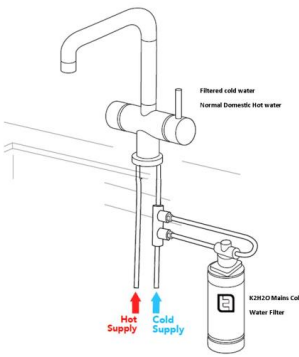

TFVIBTAP1CP-GREY
Chrome & Anthracite Grey

TFVIBTAP1CP-COPPER
Chrome & Copper

TFVIBTAP1CP-PINK
Chrome & Candy Pink

TFVIBTAP1GUN

RRP £159

Gun Metal Finish

Additional handle rods

RRP £29