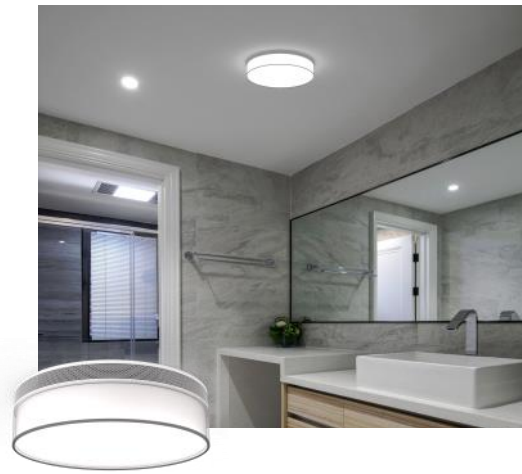

Switchable dimmable LED Ceiling Downlight. Fire rated IP65. White, Chrome or Steel. Switchable from cool to warm white. Built in Bluetooth speaker system.
TFLKIT1 £119