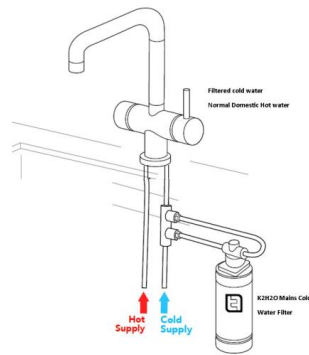

Additional
handle sets

RRP £39

TFK2H2O Filter Kit RRP £99

TFVIBTAP2BK-GREY
Vanto Black & Anthracite Grey

TFVIBTAP2BK-NICKEL
Vanto Black & Nickel

TFVIBTAP2BK-PINK
Vanto Black & Candy Pink

TFVIBTAP2NK

RRP £159