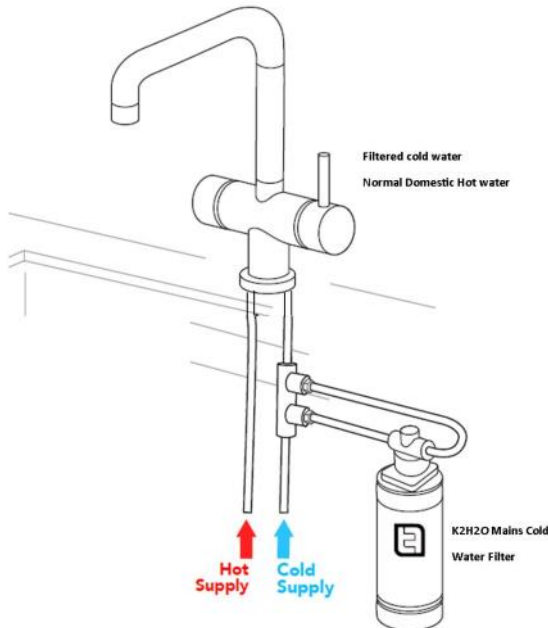

K2H2O WATER FILTER KIT

JOIN OUR WAR ON PLASTIC

There are over 13 billion plastic water bottles used in the UK every year. Over 50% never get recycled, they are just discarded and most end up in our oceans.

Installing The Tap Factory's K2H2O water filter will convert any cold tap simply and easily into clean, healthy, and delicious filtered drinking water on demand. By using a reusable ,BPA Free, drinking bottle you can help to save the environment and guard your family's health

“ Give your body the water it deserves”